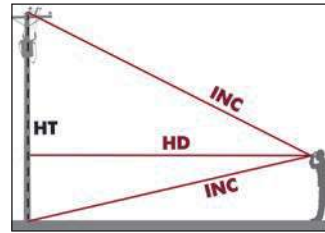

Simple Operation

- Rely on easy to understand graphical symbols to know what each displayed calculation represents
- Navigate through the targeting modes with icons that are commonly seen in cameras

Ideal Applications

Measured
by TruPulse:

Calculated
by TruPulse:

HD = Horizontal Distance
VD = Vertical Distance SD = Slope Distance
INC = Inclination HT = Height
ML = Missing Line

1-Shot = 4 Values

3-Shot Height

2-Shot 2D Missing Line:

LCD In-Scope Display

Specifications

Distance Accuracy to Typical Targets	± 0.5 m (1.6 ft)
Distance Accuracy to Weak Targets	± 1 m (3 ft)
Inclination Accuracy	± 0.5° Relative
Max Range to Reflective Targets	1750 m (5,740 ft)
Max Range to Non-Reflective Targets	1750 m (5,740 ft)
Scope Magnification	4×
In-Scope Field of View	13.1 m @ 91.5 m away (43 ft @ 300 ft)
Environmental Rating	Water-resistant / IP54
Temperature Range	-20° to 60° C (-4° to 140° F)
Battery Type (8 hrs. of continuous use)	(1) CR123A
Size L x W x H	11.5 x 10 x 5 cm (4.5 x 4 x 2 in)
Weight	220 g (8 oz)

Targeting Modes

Closest: Distinguishes near and far objects and identifies the closest target
Farthest: Distinguishes near and far objects and identifies the farthest target
Continuous: Provides constant updates while shooting multiple targets
Filter: Measures through dense foliage by recognizing only a highly reflective target