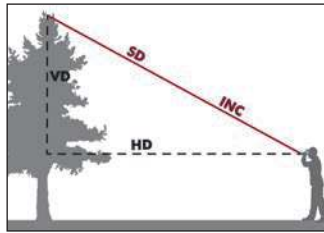

- CONSTRUCTION**
- Crane Clearances
 - Heights
 - Slope Grades

- UTILITIES**
- Antenna Height
 - 2D Span
 - Clearances

- FORESTRY**
- Tree Heights
 - Buffer Zones
 - ROW Clearances

TRUPULSE® 200L LASER

Measurement Solutions

Measured
by TruPulse:

Calculated
by TruPulse:

HD = Horizontal Distance
VD = Vertical Distance SD = Slope Distance
INC = Inclination HT = Height
ML = Missing Line

1-Shot = 4 Values

3-Shot Height

2-Shot 2D Missing Line:

LCD In-Scope Display

Specifications

Distance Accuracy to Typical Targets	± 0.5 m (1.6 ft)
Distance Accuracy to Weak Targets	± 1 m (3 ft)
Inclination Accuracy	± 0.5° Relative
Max Range to Reflective Targets	1750 m (5,740 ft)
Max Range to Non-Reflective Targets	1750 m (5,740 ft)
Scope Magnification	4×
In-Scope Field of View	13.1 m @ 91.5 m away (43 ft @ 300 ft)
Environmental Rating	Water-resistant / IP54
Temperature Range	-20° to 60° C (-4° to 140° F)
Battery Type (8 hrs. of continuous use)	(1) CR123A
Size L x W x H	11.5 x 10 x 5 cm (4.5 x 4 x 2 in)
Weight	220 g (8 oz)

Targeting Modes

Closest: Distinguishes near and far objects and identifies the closest target
Farthest: Distinguishes near and far objects and identifies the farthest target
Continuous: Provides constant updates while shooting multiple targets
Filter: Measures through dense foliage by recognizing only a highly reflective target