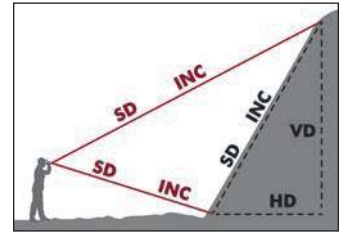

Measured
by TruPulse:

Calculated
by TruPulse:

HD = Horizontal Distance
VD = Vertical Distance SD = Slope Distance
INC = Inclination HT = Height
ML = Missing Line

1-Shot = 4 Values

3-Shot Height

2-Shot 2D Missing Line:

LCD In-Scope Display

Specifications

Distance Accuracy to Typical Targets	± 0.5 m (1.6 ft)
Distance Accuracy to Weak Targets	± 1 m (3 ft)
Inclination Accuracy	± 0.5° Relative
Max Range to Reflective Targets	1750 m (5,740 ft)
Max Range to Non-Reflective Targets	1750 m (5,740 ft)
Scope Magnification	4×
In-Scope Field of View	13.1 m @ 91.5 m away (43 ft @ 300 ft)
Environmental Rating	Water-resistant / IP54
Temperature Range	-20° to 60° C (-4° to 140° F)
Battery Type (8 hrs. of continuous use)	(1) CR123A
Size L x W x H	11.5 x 10 x 5 cm (4.5 x 4 x 2 in)
Weight	220 g (8 oz)

Targeting Modes

Closest: Distinguishes near and far objects and identifies the closest target
Farthest: Distinguishes near and far objects and identifies the farthest target
Continuous: Provides constant updates while shooting multiple targets
Filter: Measures through dense foliage by recognizing only a highly reflective target