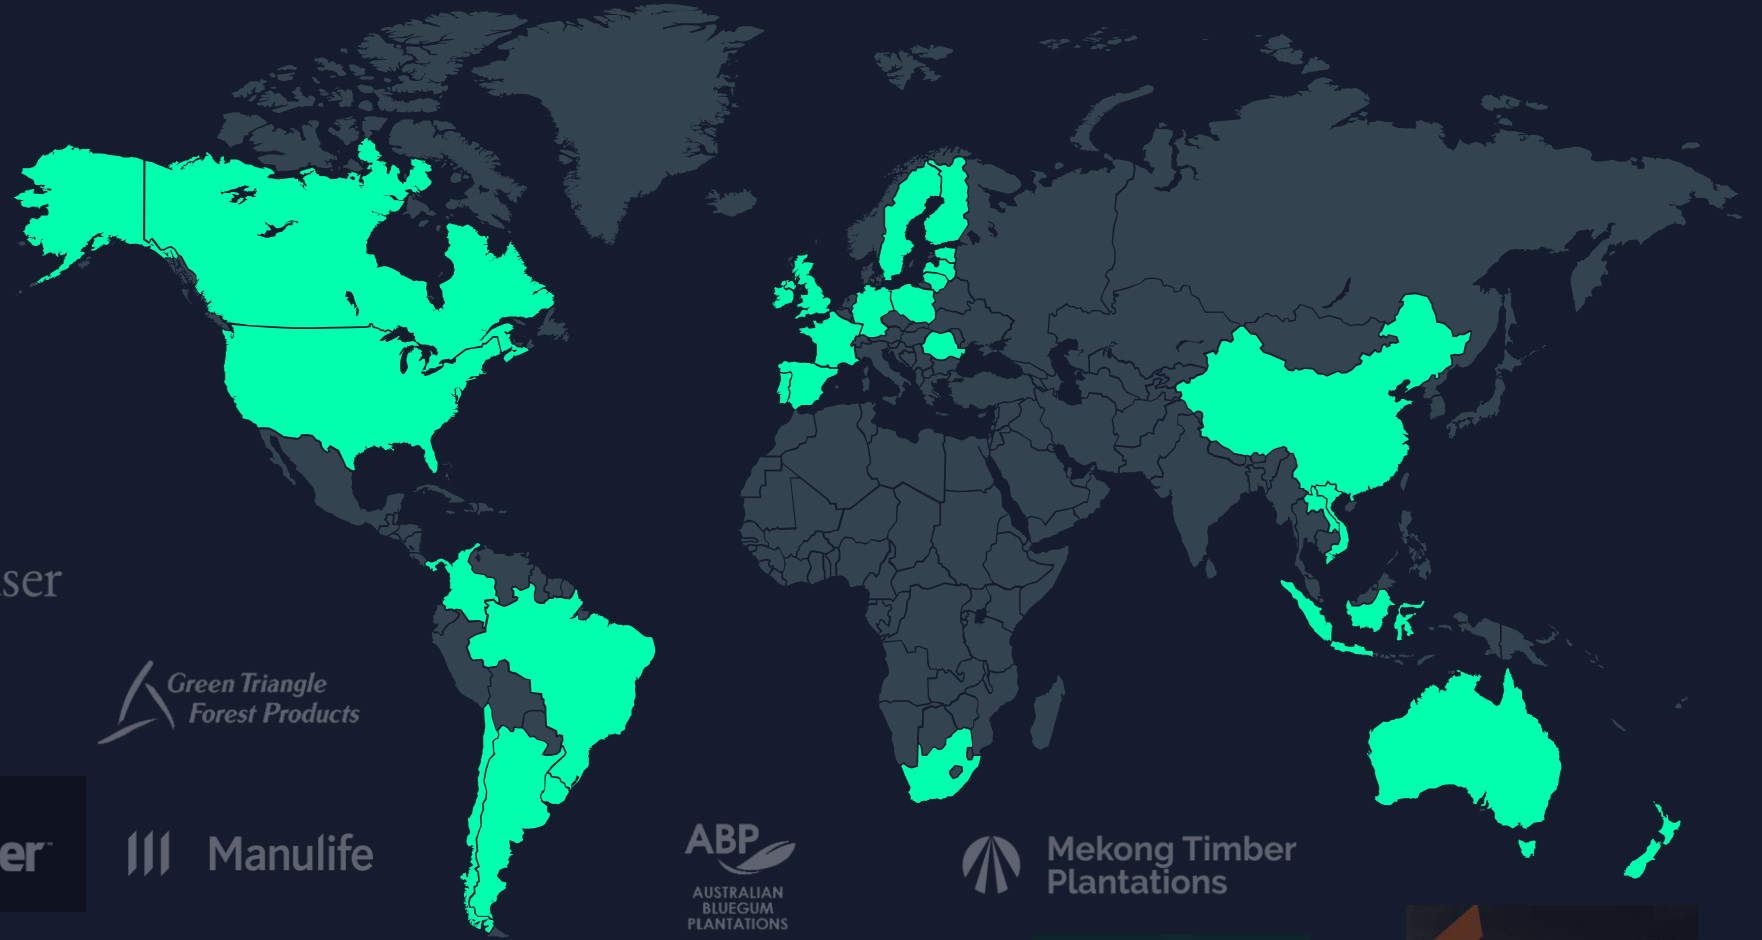

**ORTHOFOREST+**

**Forestry-optimized  
Orthophotos**

**#forestAi**

## SKYLAB CUSTOMERS WORLDWIDE

- FOREST CORPORATES
- INVESTMENT FUNDS
- CONSERVATION MANAGERS
- CARBON DEVELOPERS
- STATE FORESTS AND
- NGOS

Weyerhaeuser

arauco

LACAN

Green Triangle Forest Products

Remasa

irani

Rayonier

Manulife

ABP AUSTRALIAN BLUEGUM PLANTATIONS

Mekong Timber Plantations

IRMS

GFP GLOBAL FOREST PARTNERS LP

One Forty One

HQPlantations

PORT BLAKELY

New Forests

mondi

GREENWOOD RESOURCES

Forest Management GROUP

PFOLSEN

Aquila Capital

AF